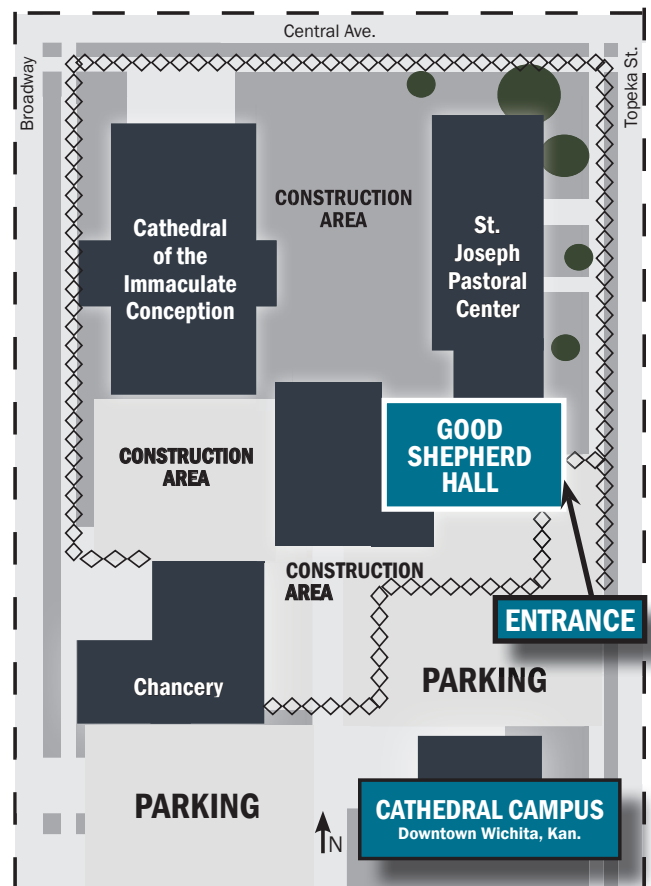

St. Anthony Catholic Church (325 N. Ohio)

Mon.-Fri. 8 a.m. (confession from
7:30-7:55 a.m.)
Tues.-Fri. 12:05 p.m.

(* INDICATES A SPANISH MASS)

doors to those wishing to attend daily Mass downtown. St. Anthony already offers Mass at 12:05 p.m. Tuesday through Friday. Sherlock and Reilley will celebrate an additional Mass at St. Anthony at 8 a.m. Monday through Friday beginning Friday, Oct. 21.

- Weekend Masses for Cathedral parishioners and a 5:15 p.m. daily Mass will be held in the newly renovated chapel on the southeast corner of the Cathedral campus. The former Cathedral gymnasium has been transformed into

the inviting chapel and social hall named Good Shepherd Hall.

Sherlock says weekend activities in the parish can continue at Good Shepherd Hall throughout the renovation. “Those who want to get married in the chapel can,” Sherlock said. “And quinceñeras can go on as well. Parking is still going to be a little bit awkward, but we’re trying to bring parking closer to the entrance on Topeka.”

Parking will be available south of Good Shepherd Hall with access from Broadway and 3rd Street. A limited number of spaces will be reserved for handicapped parking south of the entrance near Topeka Ave.

Sherlock hopes to begin celebrating more daily Masses in Good Shepherd Hall beginning in early 2012. The Cathedral campus renovation is scheduled to be completed in late 2012 or early 2013.

For more information about the renovation go to www.OurWichitaCathedral.org

Cathedral Parish Office: 316-263-6574
www.WichitaCathedral.com

Catholic Diocese of Wichita: 316-269-3900
www.CatholicDioceseOfWichita.org

CATHOLIC
DIOCESE
OF WICHITA